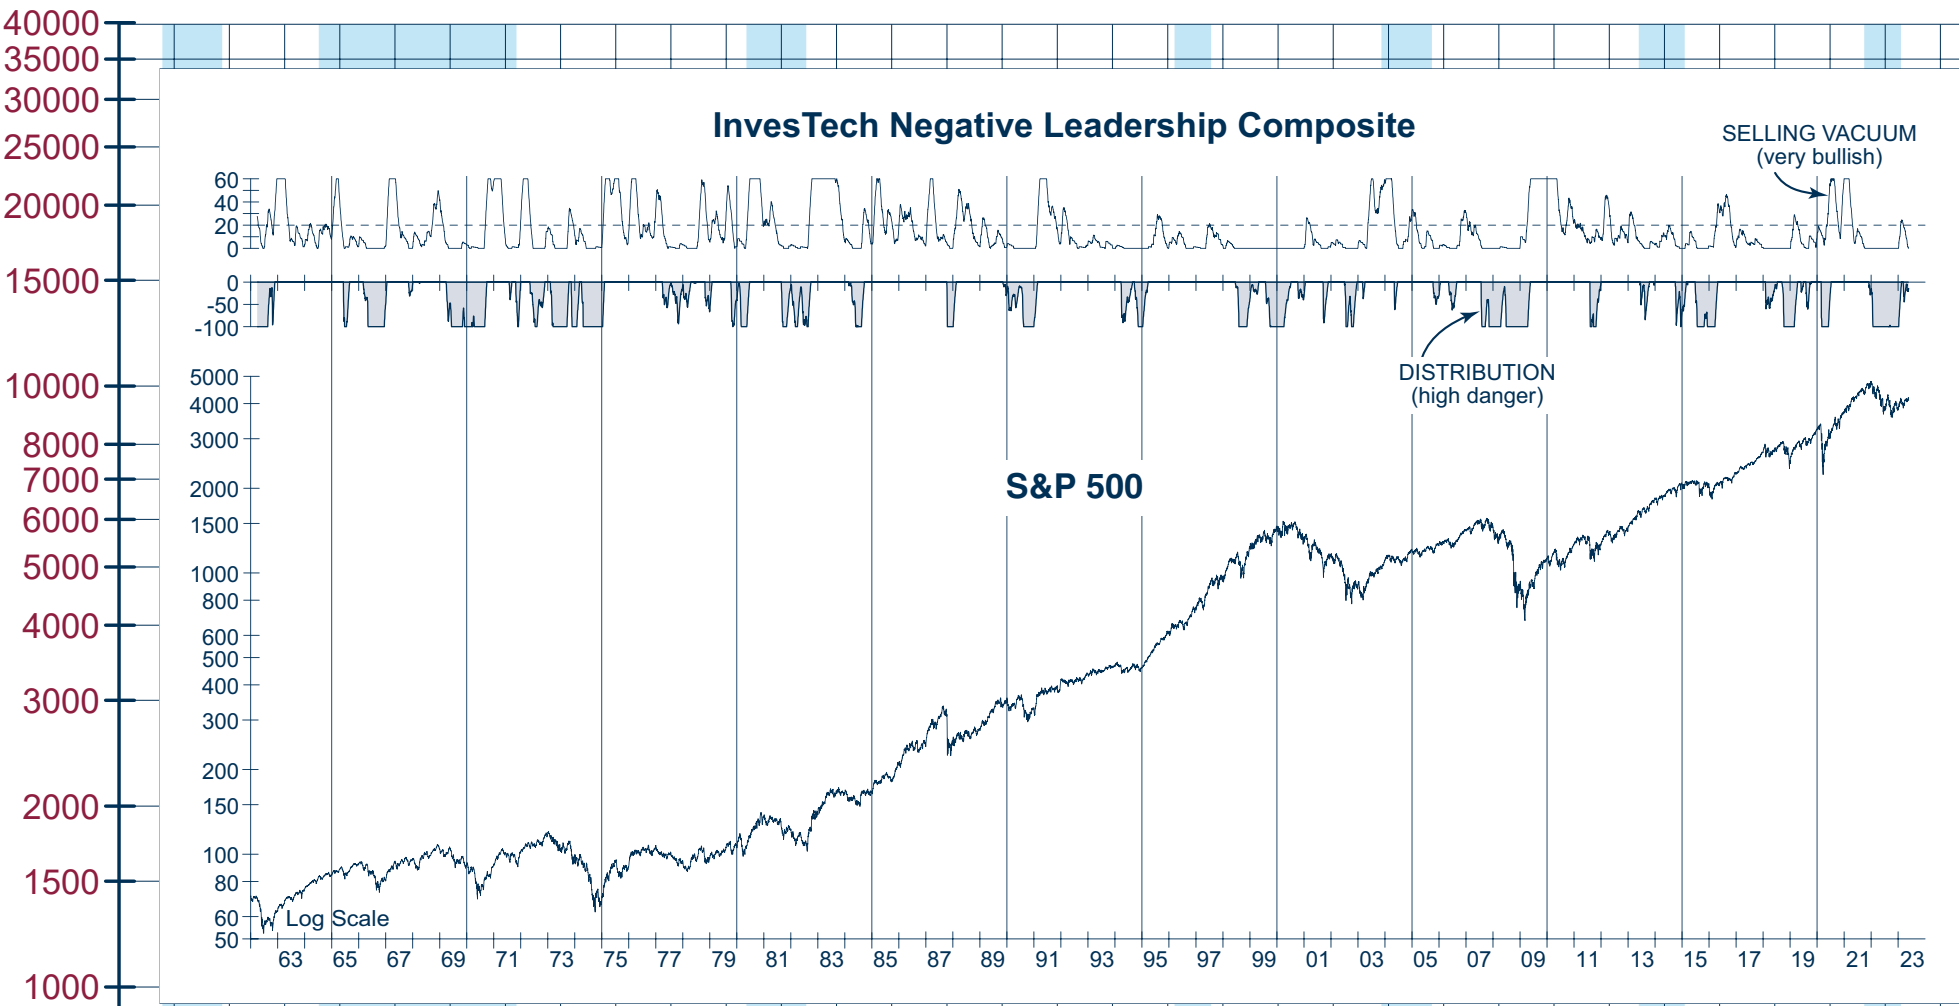

InvesTech Research American Economy Wall Chart 1926-2023

- Stock Market
- Inflation
- Interest Rates

SFM
STACK FINANCIAL MANAGEMENT
625 Wisconsin Avenue • Whitefish, Montana 59937
(406) 862-8000 • www.StackFinancialManagement.com