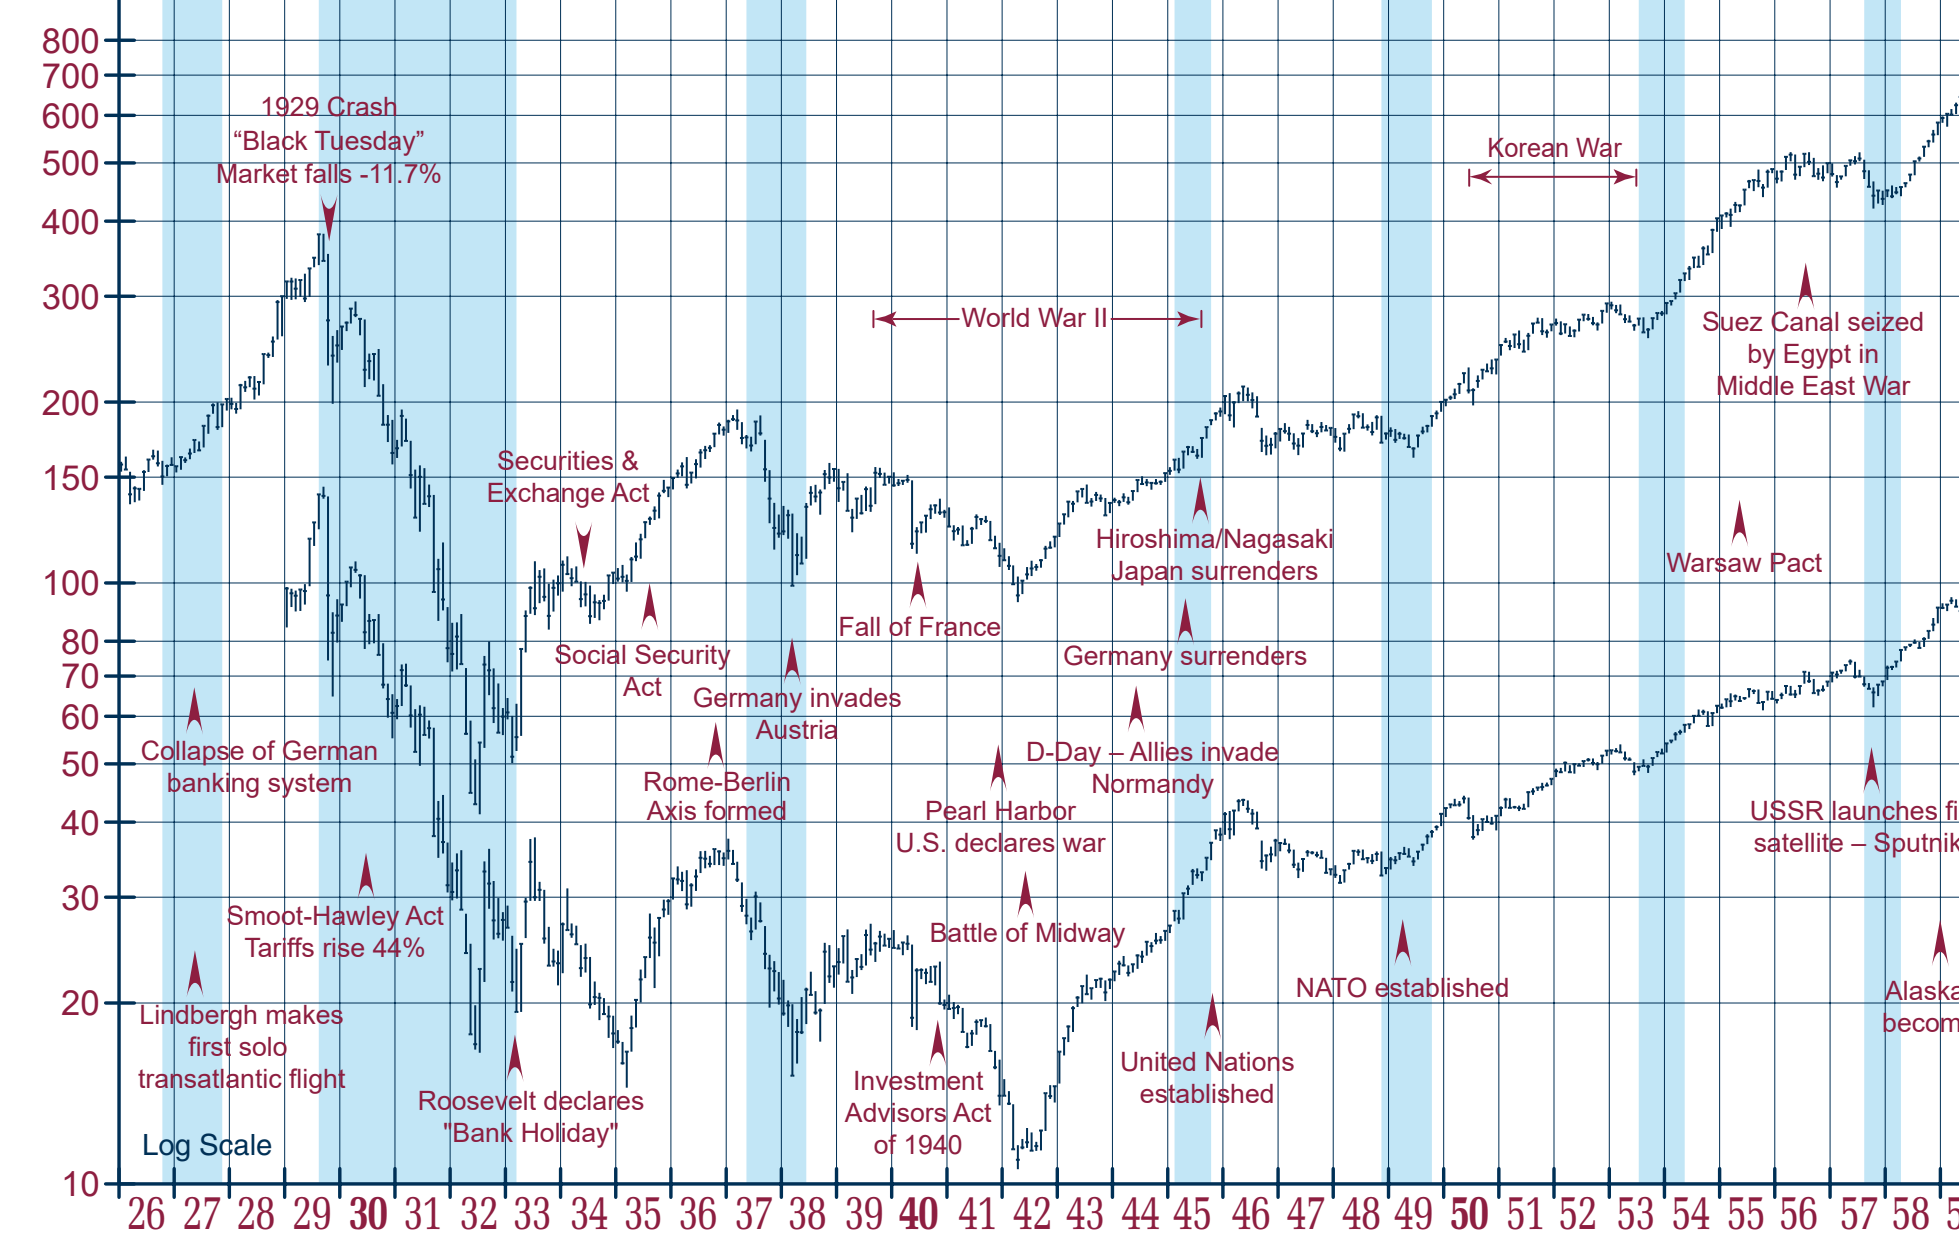

InvesTech Research American Economy Wall Chart 1926-2023

- Stock Market
- Inflation
- Interest Rates

SFM
STACK FINANCIAL MANAGEMENT
625 Wisconsin Avenue • Whitefish, Montana 59937
(406) 862-8000 • www.StackFinancialManagement.com