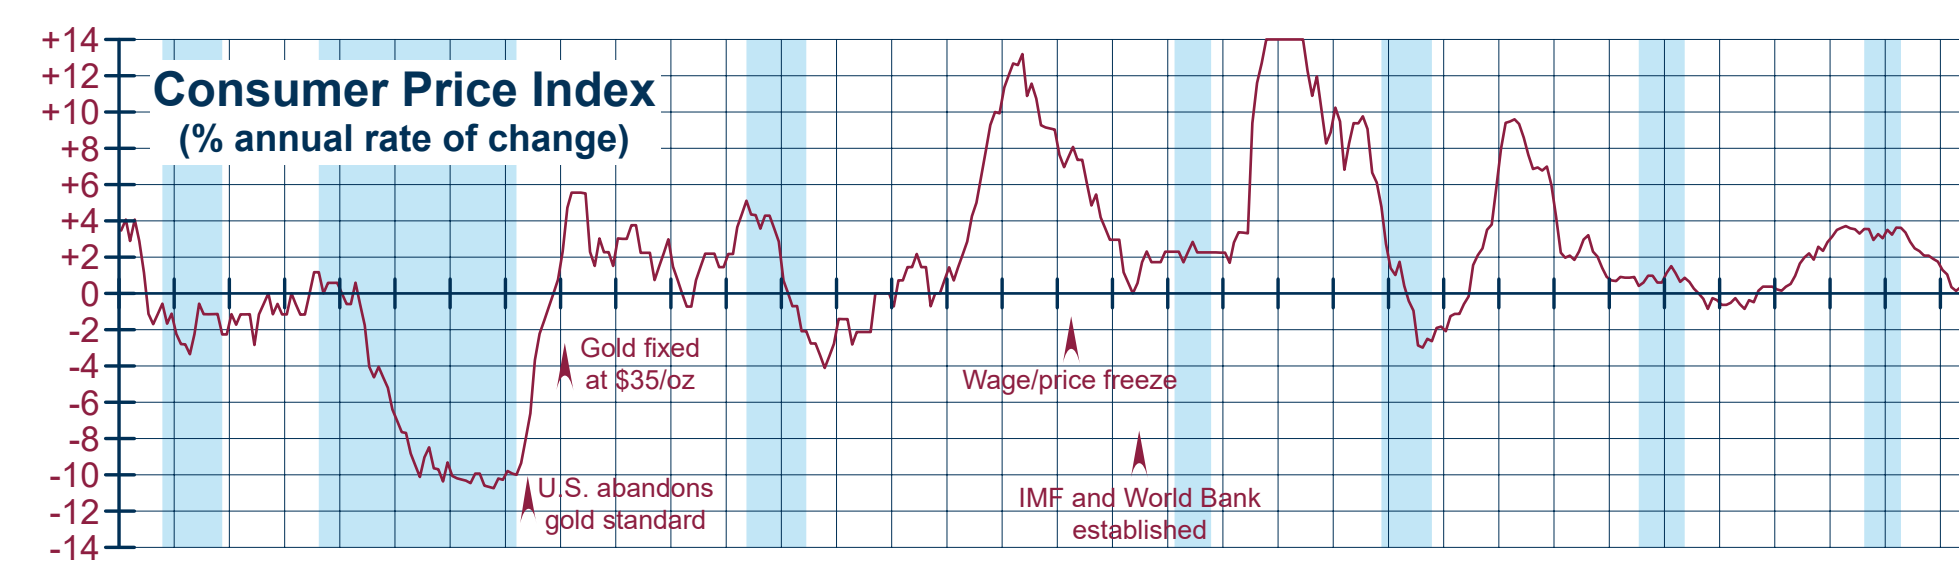

InvesTech Research American Economy Wall Chart 1926-2023

- Stock Market
- Inflation
- Interest Rates

SFM
STACK FINANCIAL MANAGEMENT
625 Wisconsin Avenue • Whitefish, Montana 59937
(406) 862-8000 • www.StackFinancialManagement.com