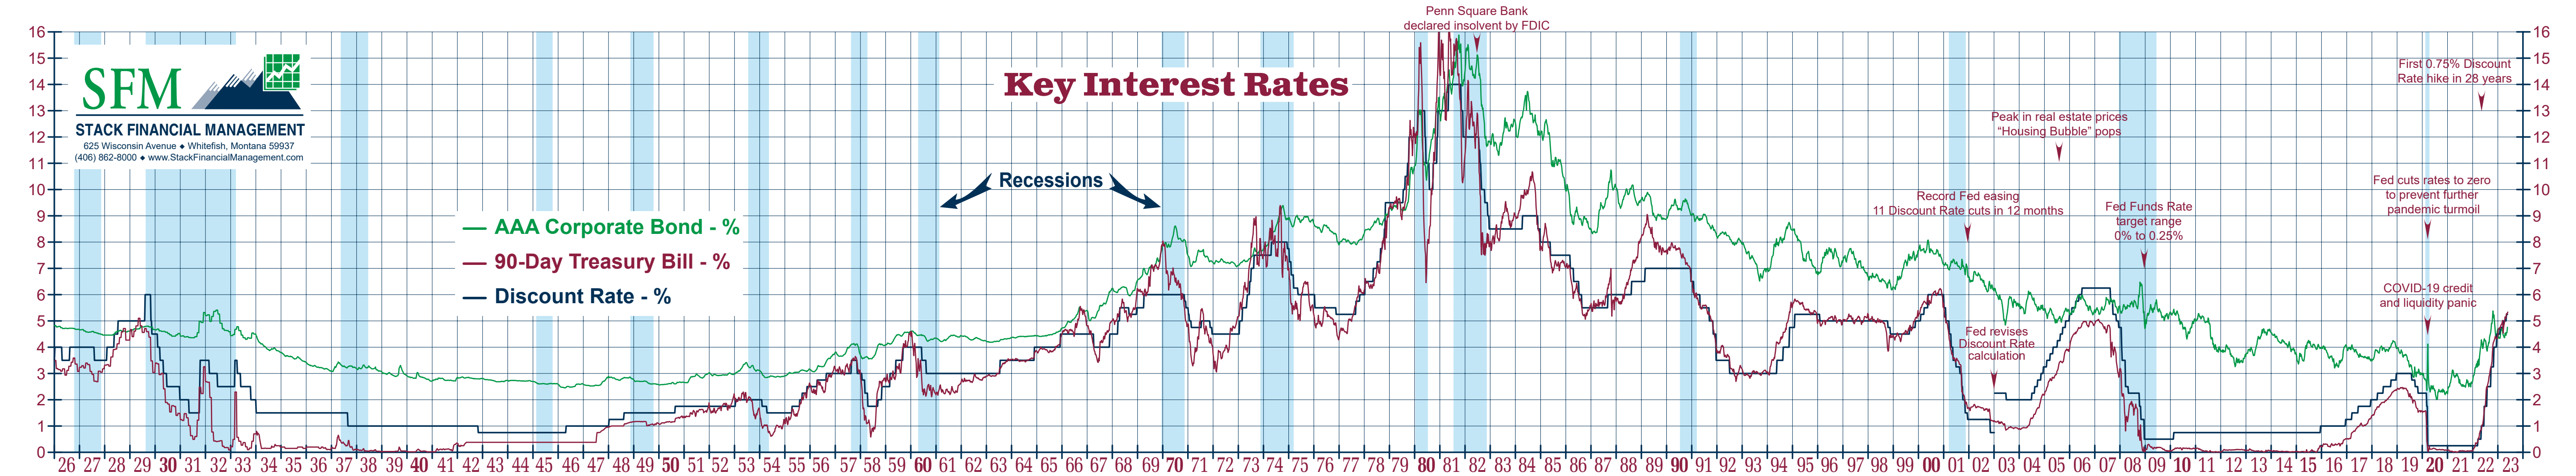

InvesTech Research American Economy Wall Chart 1926-2023

- Stock Market
- Inflation
- Interest Rates

SFM
STACK FINANCIAL MANAGEMENT
625 Wisconsin Avenue • Whitefish, Montana 59937
(406) 862-8000 • www.StackFinancialManagement.com