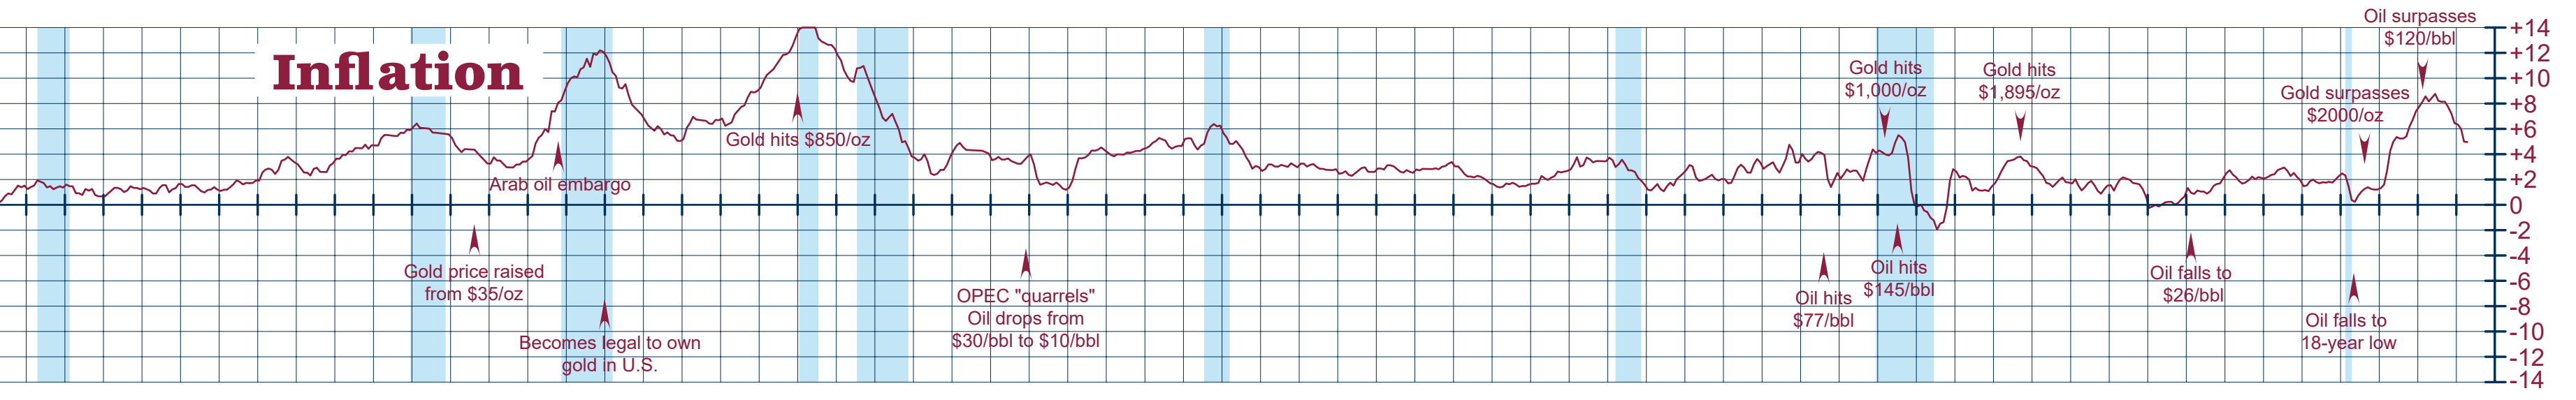

InvesTech Research American Economy Wall Chart 1926-2023

- Stock Market
- Inflation
- Interest Rates

SFM
STACK FINANCIAL MANAGEMENT
625 Wisconsin Avenue • Whitefish, Montana 59937
(406) 862-8000 • www.StackFinancialManagement.com