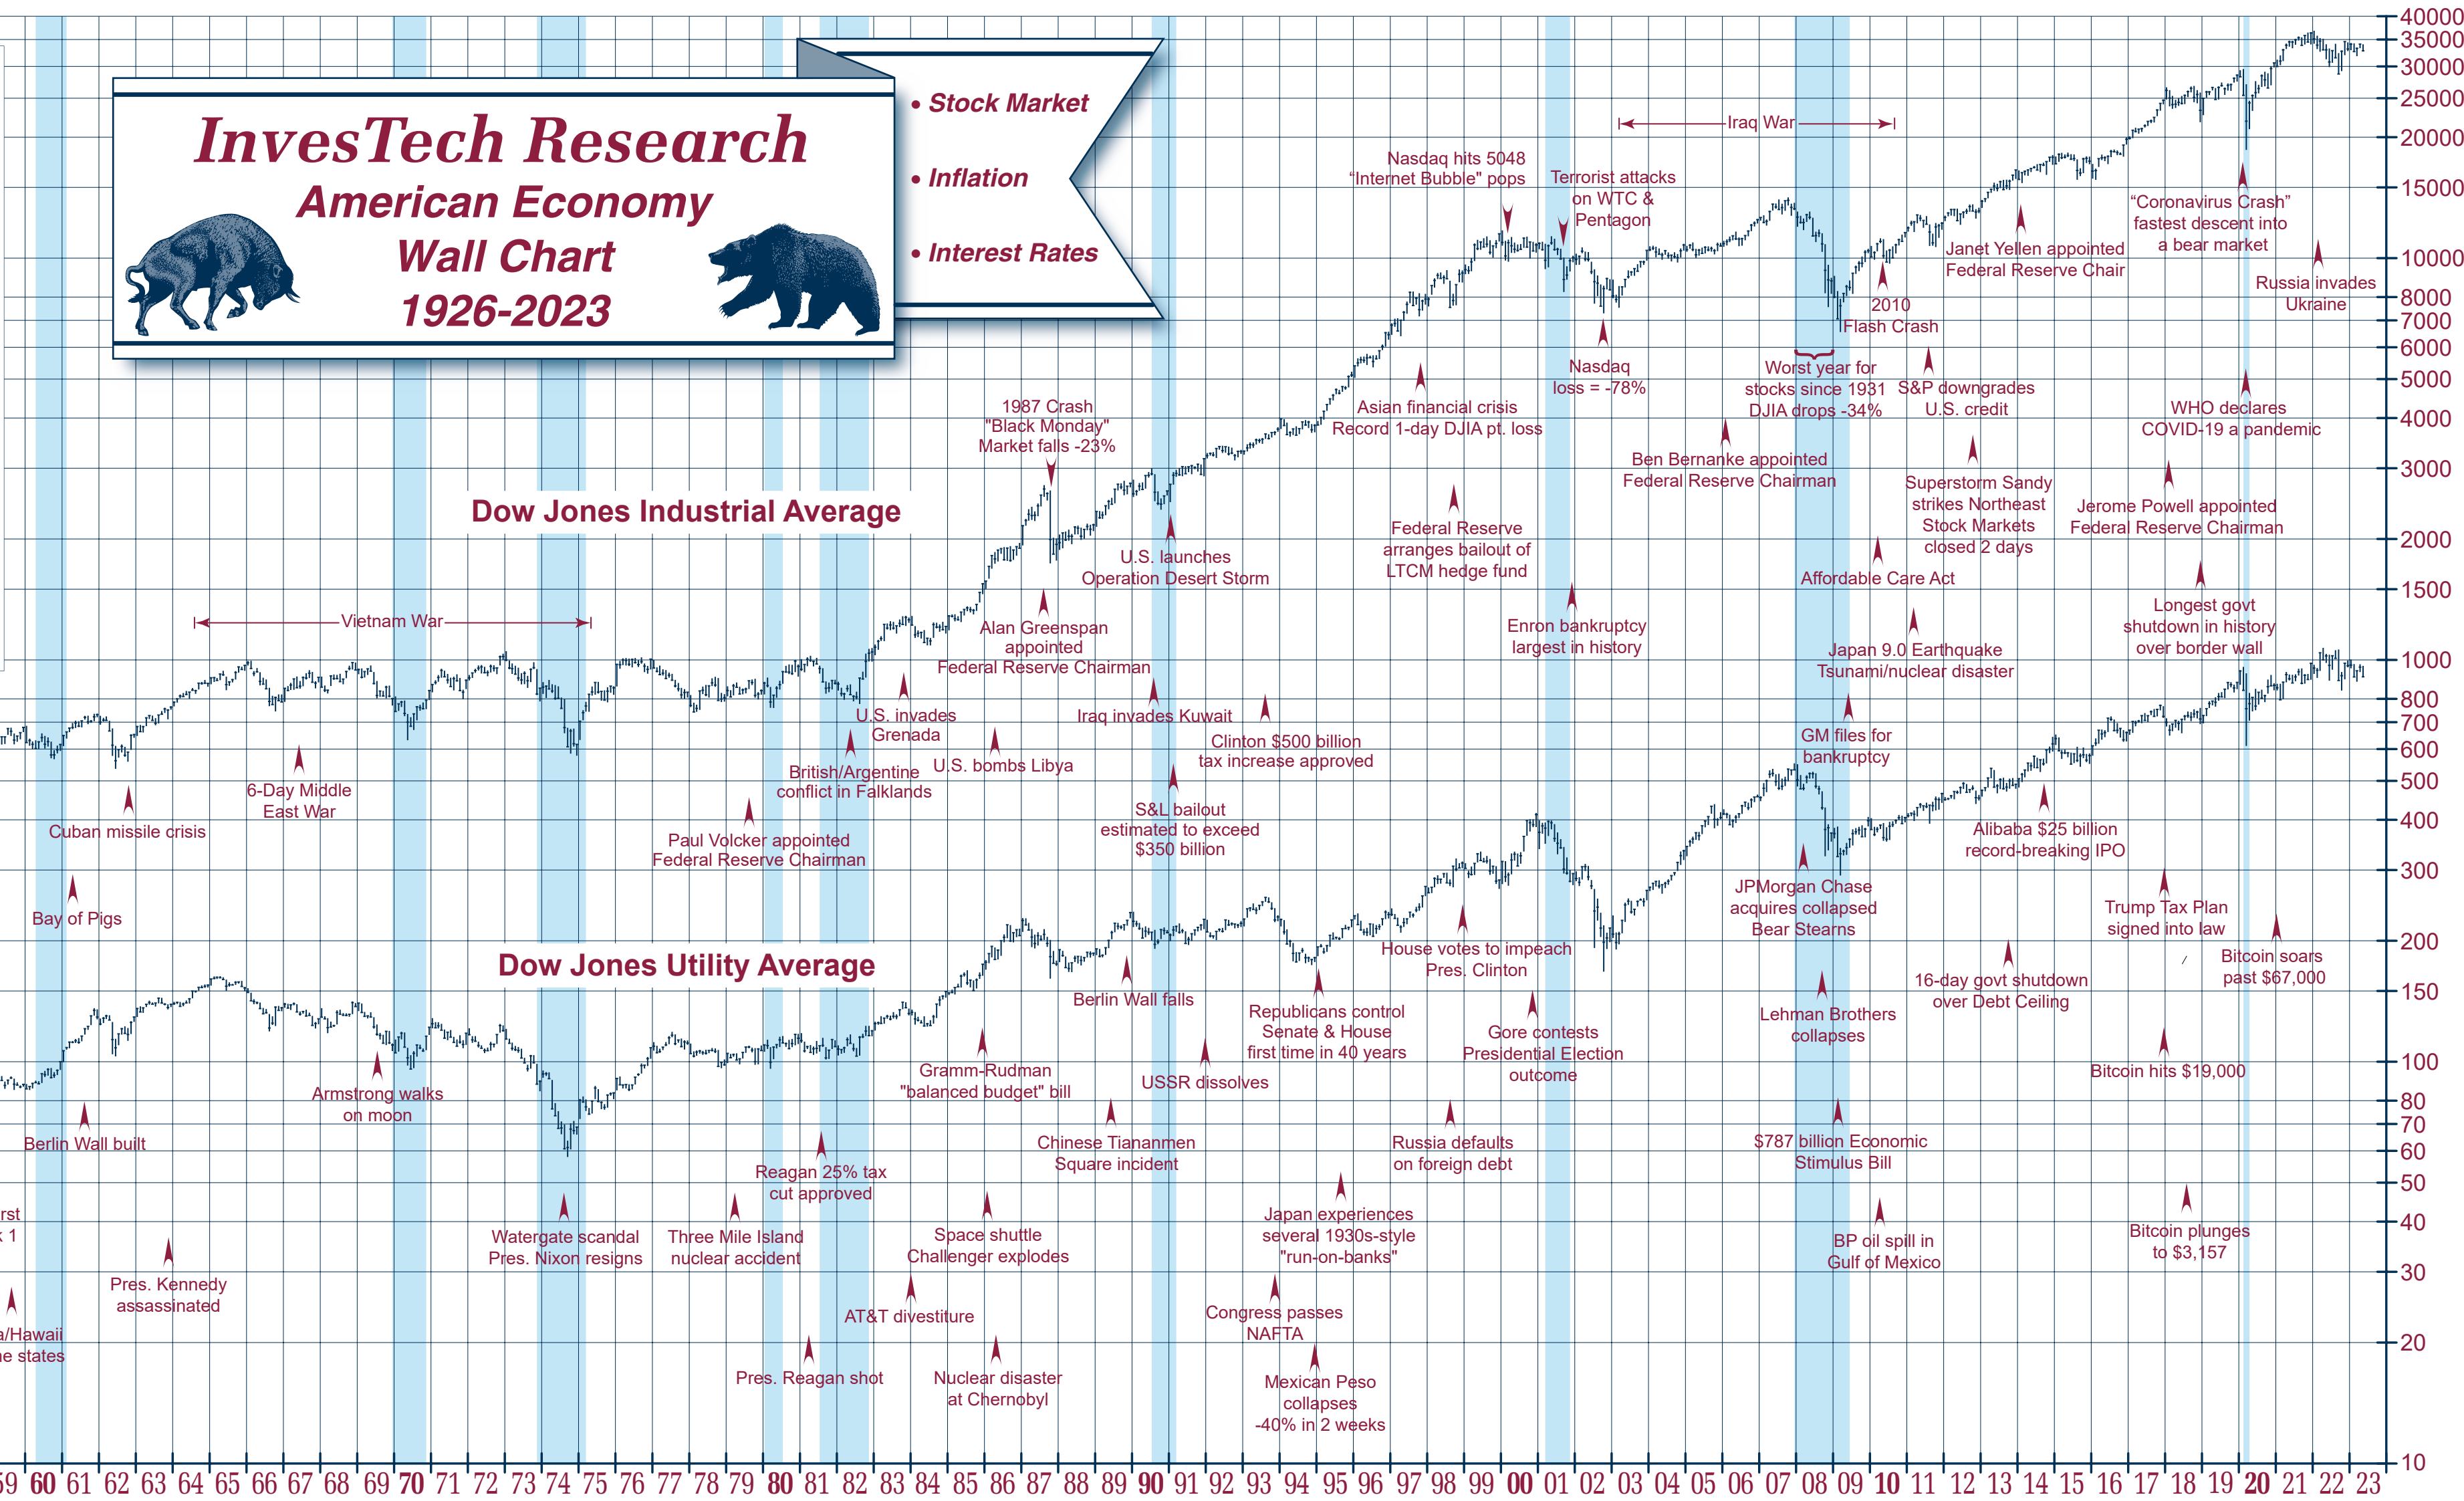

InvesTech Research American Economy Wall Chart 1926-2023

- Stock Market
- Inflation
- Interest Rates

SFM
STACK FINANCIAL MANAGEMENT
625 Wisconsin Avenue • Whitefish, Montana 59937
(406) 862-8000 • www.StackFinancialManagement.com