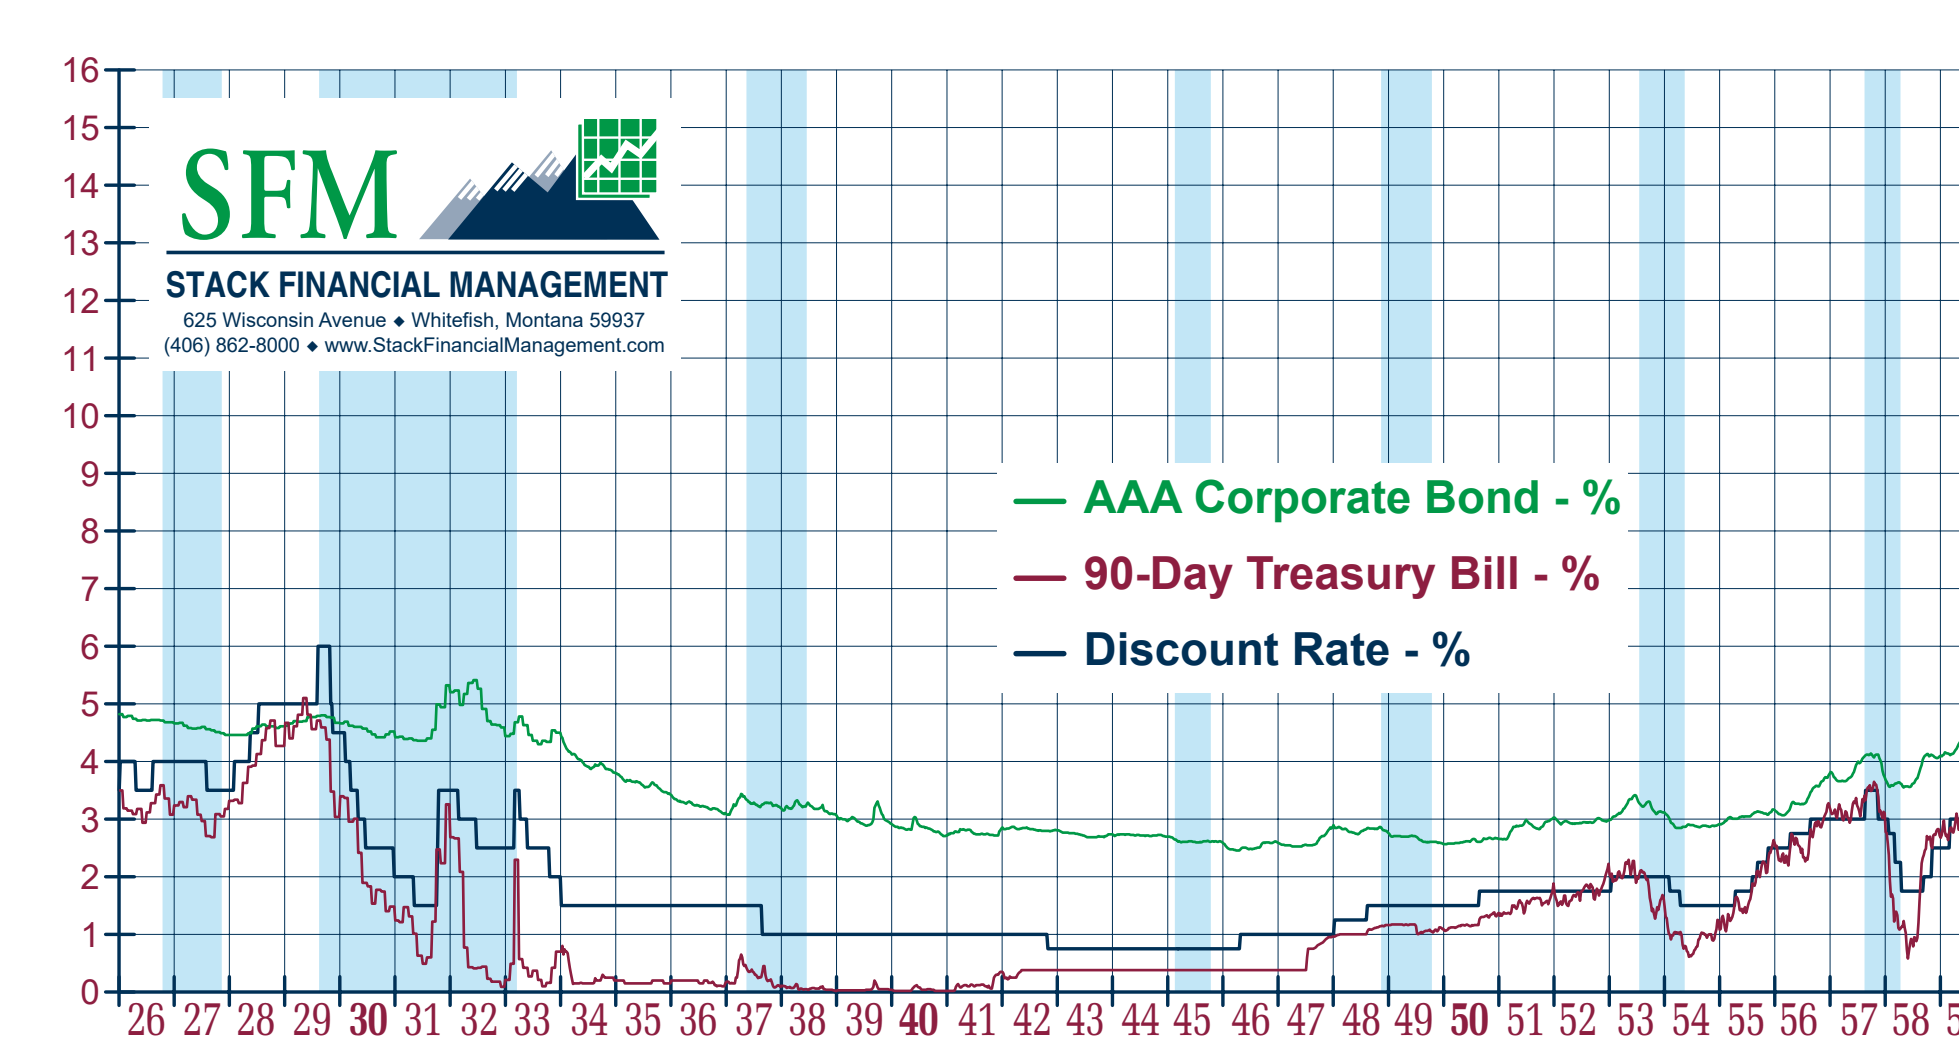

InvesTech Research American Economy Wall Chart 1926-2023

- Stock Market
- Inflation
- Interest Rates

SFM
STACK FINANCIAL MANAGEMENT
625 Wisconsin Avenue • Whitefish, Montana 59937
(406) 862-8000 • www.StackFinancialManagement.com